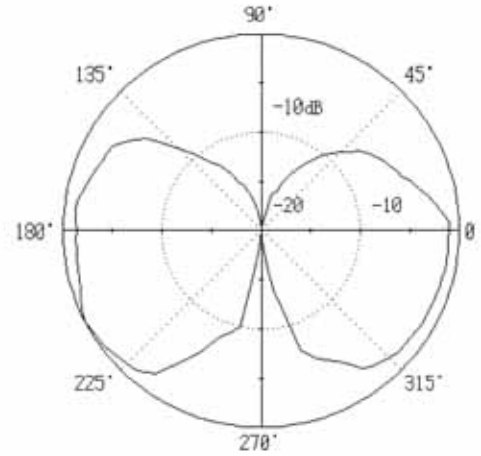

Frequency: 500MHz

Frequency: 700MHz

E-Plane

Frequency: 1000MHz