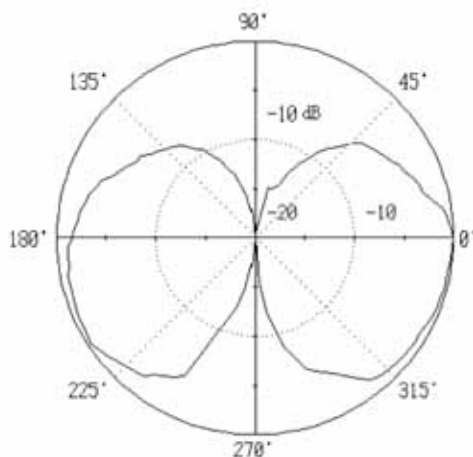

Antenna Factory, Inc.

www.antennafactory.com

Toll Free: 877-288-9112

70~1000MHz Discone-type Antenna

Technical Specification

Frequency Range	VSWR(Typ.)	Power CW	Connector	Size
70-1000MHz	2.5:1	200W	N-Female	Φ1050 x 650mm

Test Result

Pattern

Frequency: 70MHz

H-Plane

E-Plane

Frequency: 300MHz

H-Plane

E-Plane