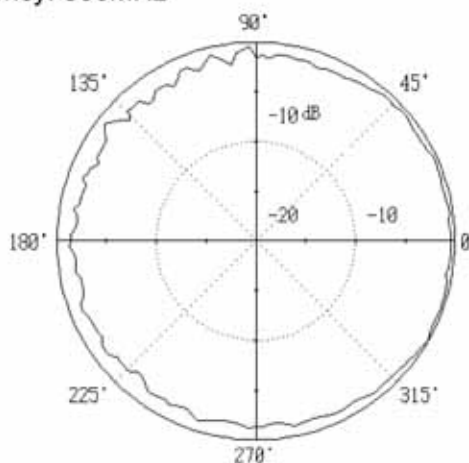

Antenna Factory, Inc.

www.antennafactory.com

Toll Free: 877-288-9112

70~1000MHz Discone-type Antenna

Technical Specification

Frequency Range	VSWR(Typ.)	Power CW	Connector	Size
70-1000MHz	2.5:1	200W	N-Female	Φ1050 x 650mm

Test Result

Pattern

Frequency: 70MHz

H-Plane

E-Plane

Frequency: 300MHz

H-Plane

E-Plane