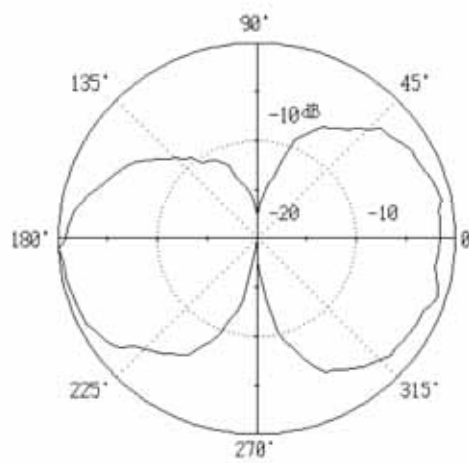

Antenna Factory, Inc.

www.antennafactory.com

Toll Free: 877-288-9112

70~1000MHz Discone-type Antenna

Technical Specification

Frequency Range	VSWR(Typ.)	Power CW	Connector	Size
70-1000MHz	2.5:1	200W	N-Female	Φ1050 x 650mm

Test Result

Pattern

Frequency: 70MHz

H-Plane

E-Plane

Frequency: 300MHz

H-Plane

E-Plane