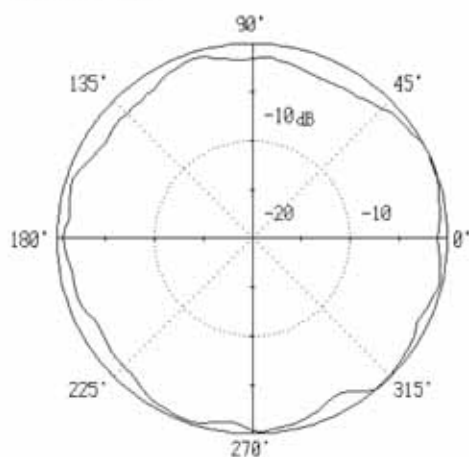

Antenna Factory, Inc.

www.antennafactory.com

Toll Free: 877-288-9112

70~1000MHz Discone-type Antenna

Technical Specification

Frequency Range	VSWR(Typ.)	Power CW	Connector	Size
70-1000MHz	2.5:1	200W	N-Female	Φ1050 x 650mm

Test Result

Pattern

Frequency: 70MHz

H-Plane